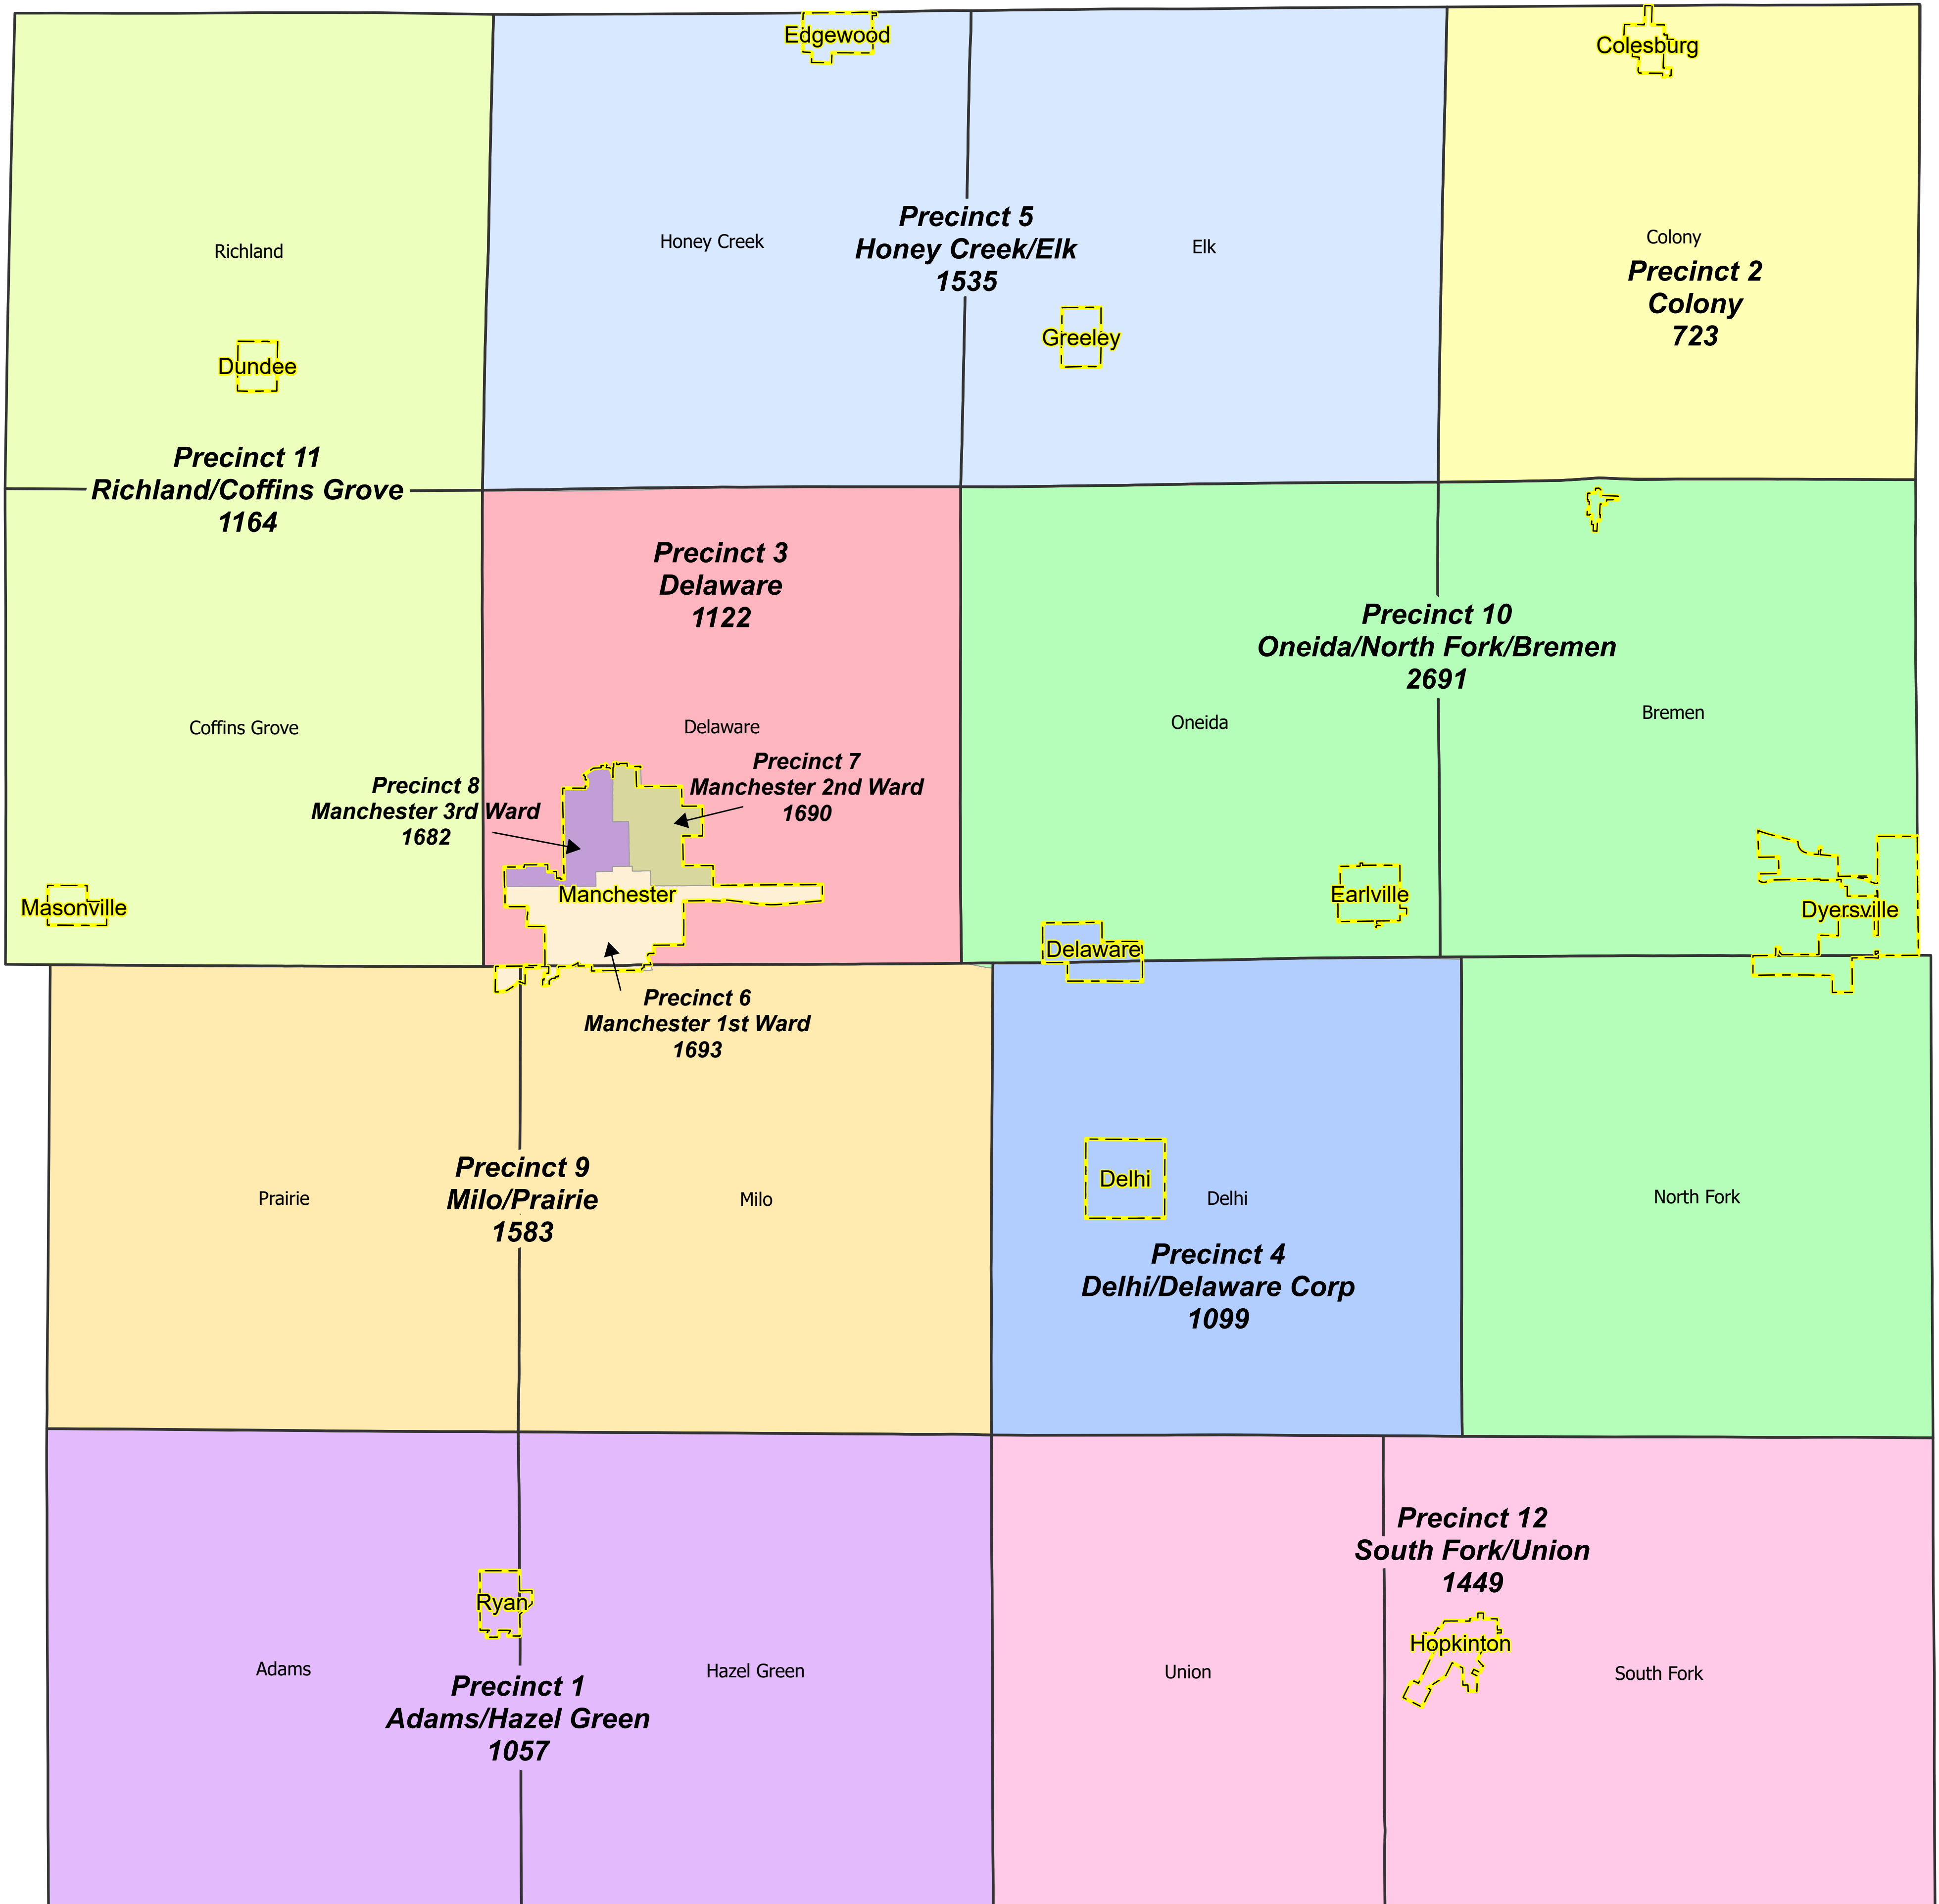

Delaware County Precincts

Precinct boundaries are based on 2020 U.S. Census data.

Precinct #
Precinct Name
Total Population

This map was compiled by Schneider Geospatial, in conjunction with the Delaware County Auditor's Office. Delaware County does not guarantee this map to be free from errors or inaccuracies and disclaims any responsibility for interpretations from this map or decisions based thereon. Any questions about precincts should be directed to Carla Becker, Delaware County Auditor, at 563-927-4701 or cbecker@co.delaware.ia.us. Last updated: 12/13/2021